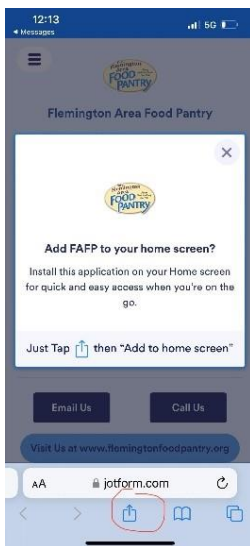

We also have a new, easier way to order via your mobile phone. This link <https://www.jotform.com/app/230537840877162> will download a shortcut that will be an icon on your phone by following these instructions.

### For Android Devices

1. Click link and wait for this screen to appear. Be patient, it may take up to 15 seconds.

2. Tap screen where it says tap and the install app box will appear. Click install.

3. A message will pop up saying installing FAFP, when complete another message will pop up saying app installed.

4. Return to your home screen and the icon should appear on your mobile device

## For Apple Devices

1. Click link and wait for this screen to appear. Be patient, it may take up to 15 seconds.

2. Tap at the bottom of your screen the send icon. Click on Add to Home Screen

3. On the next screen click Add