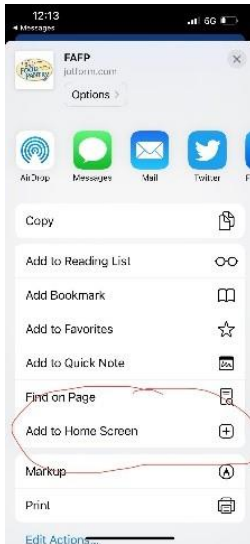

We also have a new, easier way to order via your mobile phone. This link <https://www.jotform.com/app/230537840877162> will download a shortcut that will be an icon on your phone by following these instructions.

### For Android Devices

1. Click link and wait for this screen to appear. Be patient, it may take up to 15 seconds.

2. Tap screen where it says tap and the install app box will appear. Click install.

3. A message will pop up saying installing FAFP, when complete another message will pop up saying app installed.

4. Return to your home screen and the icon should appear on your mobile device

## For Apple Devices

1. Click link and wait for this screen to appear. Be patient, it may take up to 15 seconds.

2. Tap at the bottom of your screen the send icon. Click on Add to Home Screen

3. On the next screen click Add