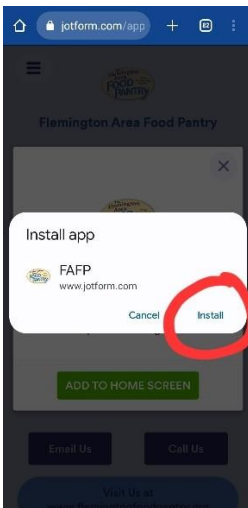

## Desplácese hacia abajo para leer las instrucciones en español

The Flemington Area Food Pantry has some exciting news to share! We have updated our online ordering system and it will go into effect Sunday evening (3/26). You can still access it in the same place on our website when ordering on a PC at <https://flemingtonfoodpantry.org/order>

We also have a new, easier way to order via your mobile phone. This link <https://www.jotform.com/app/230537840877162> will download a shortcut that will be an icon on your phone by following these instructions.

### For Android Devices

1. Click link and wait for this screen to appear. Be patient, it may take up to 15 seconds.

2. Tap screen where it says tap and the install app box will appear. Click install.

3. A message will pop up saying installing FAFP, when complete another message will pop up saying app installed.

4. Return to your home screen and the icon should appear on your mobile device