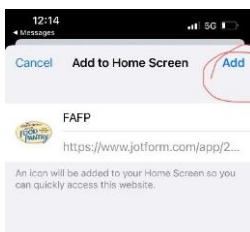

### For Android Devices

1. Click link and wait for this screen to appear. Be patient, it may take up to 15 seconds.

2. Tap screen where it says tap and the install app box will appear. Click install.

3. A message will pop up saying installing FAFP, when complete another message will pop up saying app installed.

4. Return to your home screen and the icon should appear on your mobile device

## For Apple Devices

1. Click link and wait for this screen to appear. Be patient, it may take up to 15 seconds.

2. Tap at the bottom of your screen the send icon. Click on Add to Home Screen

3. On the next screen click Add

4. Return to your home screen and the icon with the Flemington Area Food Pantry logo should appear on your mobile device

**Please note that this is not an app that can be found in the app store. It is a shortcut only available on our website.**