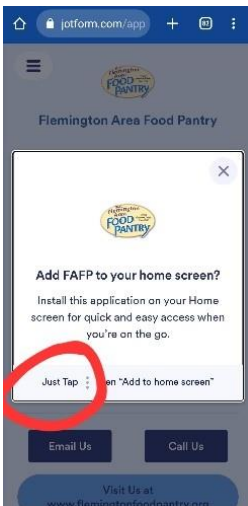

## Desplácese hacia abajo para leer las instrucciones en español

The Flemington Area Food Pantry has some exciting news to share! We have updated our online ordering system and it will go into effect Sunday evening (3/26). You can still access it in the same place on our website when ordering on a PC at <https://flemingtonfoodpantry.org/order>

We also have a new, easier way to order via your mobile phone. This link <https://www.jotform.com/app/230537840877162> will download a shortcut that will be an icon on your phone by following these instructions.

### For Android Devices

1. Click link and wait for this screen to appear. Be patient, it may take up to 15 seconds.

2. Tap screen where it says tap and the install app box will appear. Click install.

3. A message will pop up saying installing FAFP, when complete another message will pop up saying app installed.